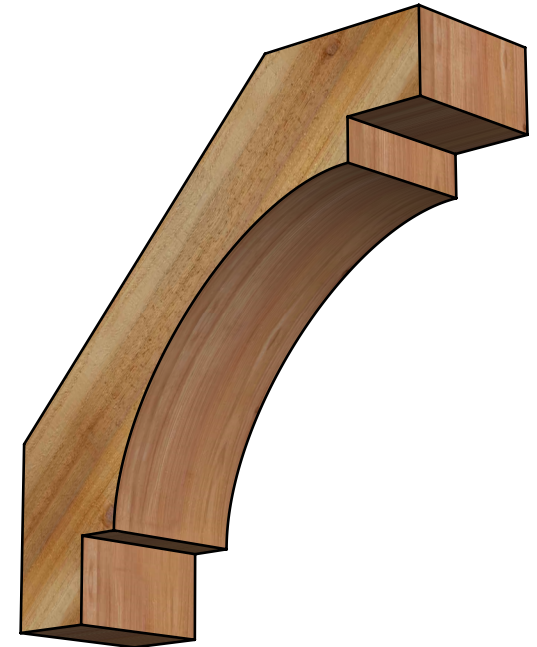

BRC06X20X20MRC00RWR

6"W X 20"D X 20"H MERCED ROUGH SAWN BRACE, WESTERN RED CEDAR

SIDE

FRONT

EKENA MILLWORK
 2300 WEST MAIN ST.
 CLARKSVILLE, TX 75426
 TOLL FREE: 866-607-0453
 WWW.EKENAMILLWORK.COM

NOTES

1. INSTALLATION TO BE COMPLETED IN ACCORDANCE WITH MANUFACTURER'S SPECIFICATIONS.
2. DRAWING MAY NOT BE TO SCALE
3. THIS DRAWING IS INTENDED FOR DESIGN AND PLANNING PURPOSES ONLY.
4. ALL INFORMATION CONTAINED HEREIN WAS CURRENT AT THE TIME OF DEVELOPMENT BUT MUST BE REVIEWED AND APPROVED BY THE PRODUCT MANUFACTURER TO BE CONSIDERED ACCURATE.
5. PRODUCTS ARE NOT KILN DRIED. THIS ITEM IS UNIQUE AND WILL CONTAIN THE NATURAL VARIATIONS THAT THE WOOD SPECIES OFFERS. THIS MAY RESULT IN VARIATIONS UP TO 1/4"