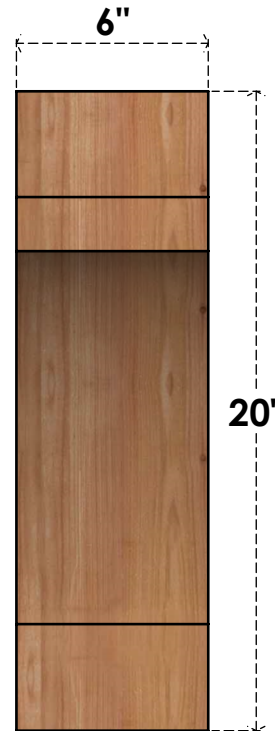

BRC06X20X20MRC00RWR

6"W X 20"D X 20"H MERCED ROUGH SAWN BRACE, WESTERN RED CEDAR

SIDE

FRONT

EKENA MILLWORK
 2300 WEST MAIN ST.
 CLARKSVILLE, TX 75426
 TOLL FREE: 866-607-0453
 WWW.EKENAMILLWORK.COM

NOTES

1. INSTALLATION TO BE COMPLETED IN ACCORDANCE WITH MANUFACTURER'S SPECIFICATIONS.
2. DRAWING MAY NOT BE TO SCALE
3. THIS DRAWING IS INTENDED FOR DESIGN AND PLANNING PURPOSES ONLY.
4. ALL INFORMATION CONTAINED HEREIN WAS CURRENT AT THE TIME OF DEVELOPMENT BUT MUST BE REVIEWED AND APPROVED BY THE PRODUCT MANUFACTURER TO BE CONSIDERED ACCURATE.
5. PRODUCTS ARE NOT KILN DRIED. THIS ITEM IS UNIQUE AND WILL CONTAIN THE NATURAL VARIATIONS THAT THE WOOD SPECIES OFFERS. THIS MAY RESULT IN VARIATIONS UP TO 1/4"