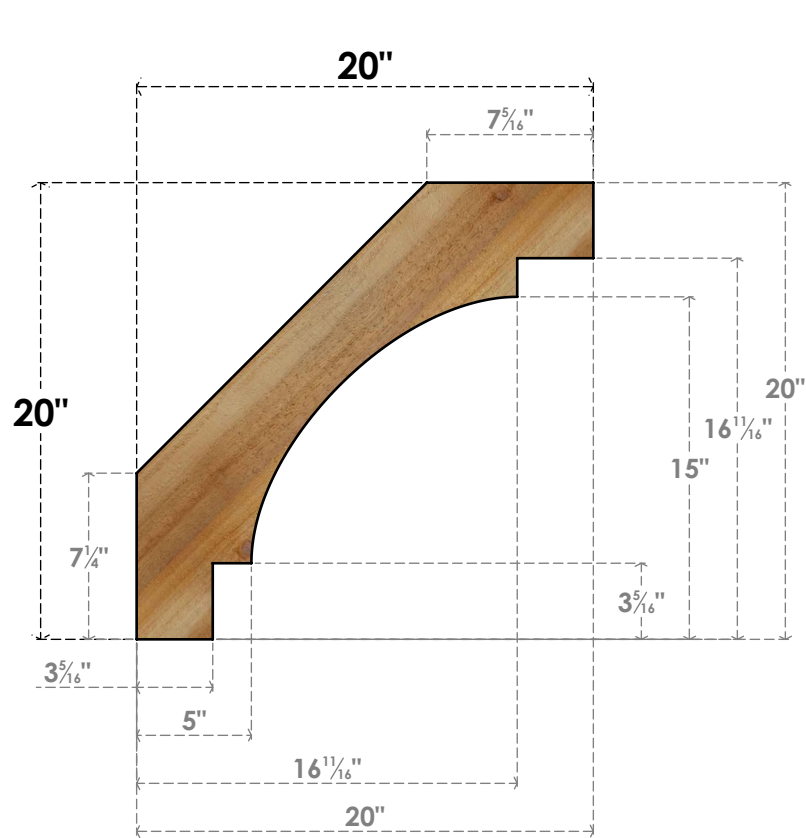

BRC06X20X20MRC00RWR

6"W X 20"D X 20"H MERCED ROUGH SAWN BRACE, WESTERN RED CEDAR

SIDE

FRONT

EKENA MILLWORK
 2300 WEST MAIN ST.
 CLARKSVILLE, TX 75426
 TOLL FREE: 866-607-0453
 WWW.EKENAMILLWORK.COM

NOTES

1. INSTALLATION TO BE COMPLETED IN ACCORDANCE WITH MANUFACTURER'S SPECIFICATIONS.
2. DRAWING MAY NOT BE TO SCALE
3. THIS DRAWING IS INTENDED FOR DESIGN AND PLANNING PURPOSES ONLY.
4. ALL INFORMATION CONTAINED HEREIN WAS CURRENT AT THE TIME OF DEVELOPMENT BUT MUST BE REVIEWED AND APPROVED BY THE PRODUCT MANUFACTURER TO BE CONSIDERED ACCURATE.
5. PRODUCTS ARE NOT KILN DRIED. THIS ITEM IS UNIQUE AND WILL CONTAIN THE NATURAL VARIATIONS THAT THE WOOD SPECIES OFFERS. THIS MAY RESULT IN VARIATIONS UP TO 1/4"